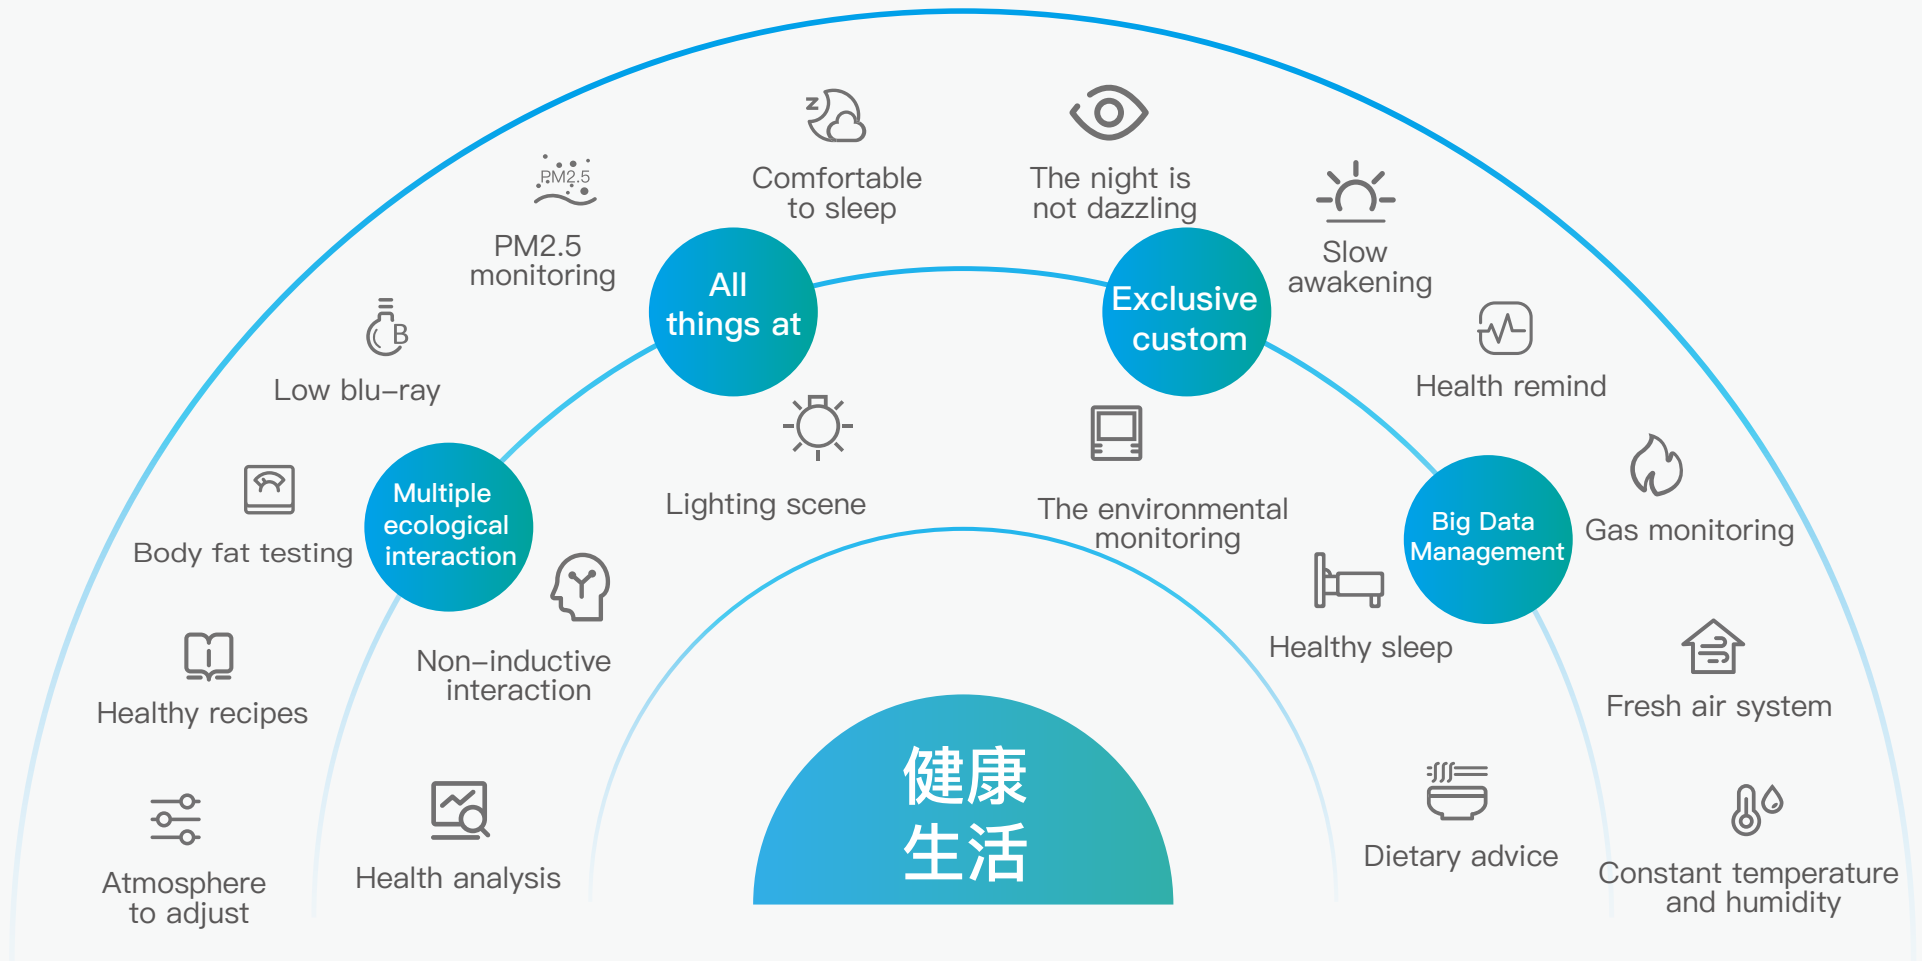

World-leading millimeter wave sensor technology
Human body detection and linkage system can save energy automatically
Non-sensory interaction, autonomic adaptation, autonomic perception

The quality of apple The international first-class

More intelligent More healthy

Super AIOT platform

Wide open ecology

Explore Health Codes

In order to health Redefining the smart home

360 ° all scenarios

Fully protect a healthy environment

AIoT+ Cloud computing

Big data accurately manages health data

Low carbon life

Non-inductive intelligent linkage equipment
energy saving and environmental protection

Explore health codes with intelligence

To build a
A safe, comfortable, healthy
and honorable home

Life science and technology

Time wise enjoy

07:00

Get out of bed model

The electric curtains slowly open and awaken to the sun and music.

07:30

Patterns from home

One key deployment, remote online view home situation, found abnormal immediately alarm.