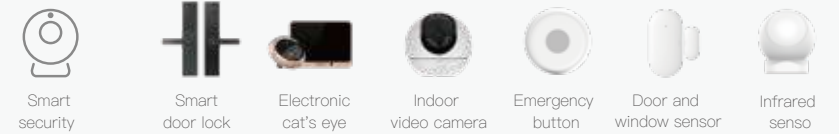

Wisdom sitting room

Different times for the familys
Switches automatically with the scene

Family gathering, bright space bearing laughter: alone or quiet, soft lighting, soothing music. Relax and immerse yourself in something else. Customize scene Settings through gateways, switches, scene panels, etc., so that life has more colors.

Viewing mode

The curtains close automatically and the lights dim. Enjoy the audio-visual feast of private theater with the atmosphere of 3D surround speakers.

Home mode

Background music slowly sounded, curtains gently opened to enjoy the exterior, warm sunshine, shine into the room, air conditioning automatically adjust to the appropriate temperature, so that the home becomes more comfortable.

Smart Suits