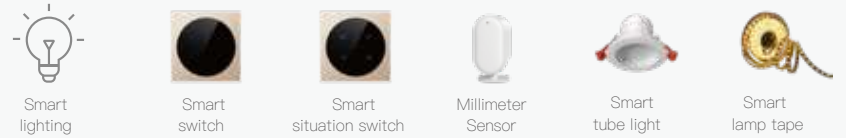

Health management

Go to the smart mirror when you wash, analyze your health data, and get rid of illness by improving your diet and exercise.

Music mode

When bathing, voice control background music mainframe, slowly play music to enjoy the music feast, relieve the pressure of work.

Smart Suits

Wisdom of the balcony

Sensing climate and air conditions
Automatically open and close curtains in real time

Open Windows in the morning, natural ventilation circulation, keep the indoor air fresh; Close Windows in rainy days, intelligent guard, no need to worry about rain into the window outside: real-time monitoring of window safety, to avoid accidents. A variety of control modes, easy to automatically open and close the curtain, fast and convenient, time and labor saving, go out without worries.