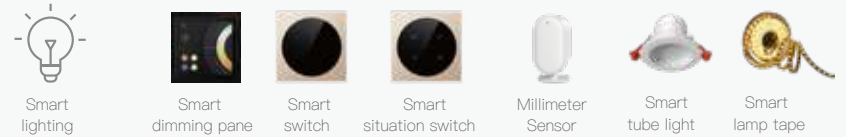

Wisdom sitting room

Different times for the familys
Switches automatically with the scene

Family gathering, bright space bearing laughter: alone or quiet, soft lighting, soothing music. Relax and immerse yourself in something else. Customize scene Settings through gateways, switches, scene panels, etc., so that life has more colors.

Viewing mode

The curtains close automatically and the lights dim. Enjoy the audio-visual feast of private theater with the atmosphere of 3D surround speakers.

Home mode

Background music slowly sounded, curtains gently opened to enjoy the exterior, warm sunshine, shine into the room, air conditioning automatically adjust to the appropriate temperature, so that the home becomes more comfortable.

Smart Suits