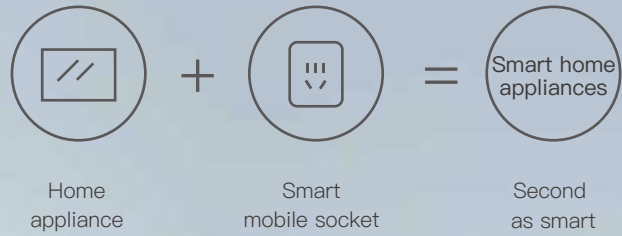

Model: WG-E912

Smart USB Socket

Double USB quick charge

Flexible take electricity

Metal material

Create luxurious texture

Smart mobile socket

Home appliances become smarter
Support ZigBee and WiFi protocols

Energy-saving electricity statistics
Real-time or timing remote control
Intelligent control in linkage scenarios

ZigBee: WG-E804
WiFi: WG-E805

App control

Timing switch

Linkage scenario

Network memory

Statistical power