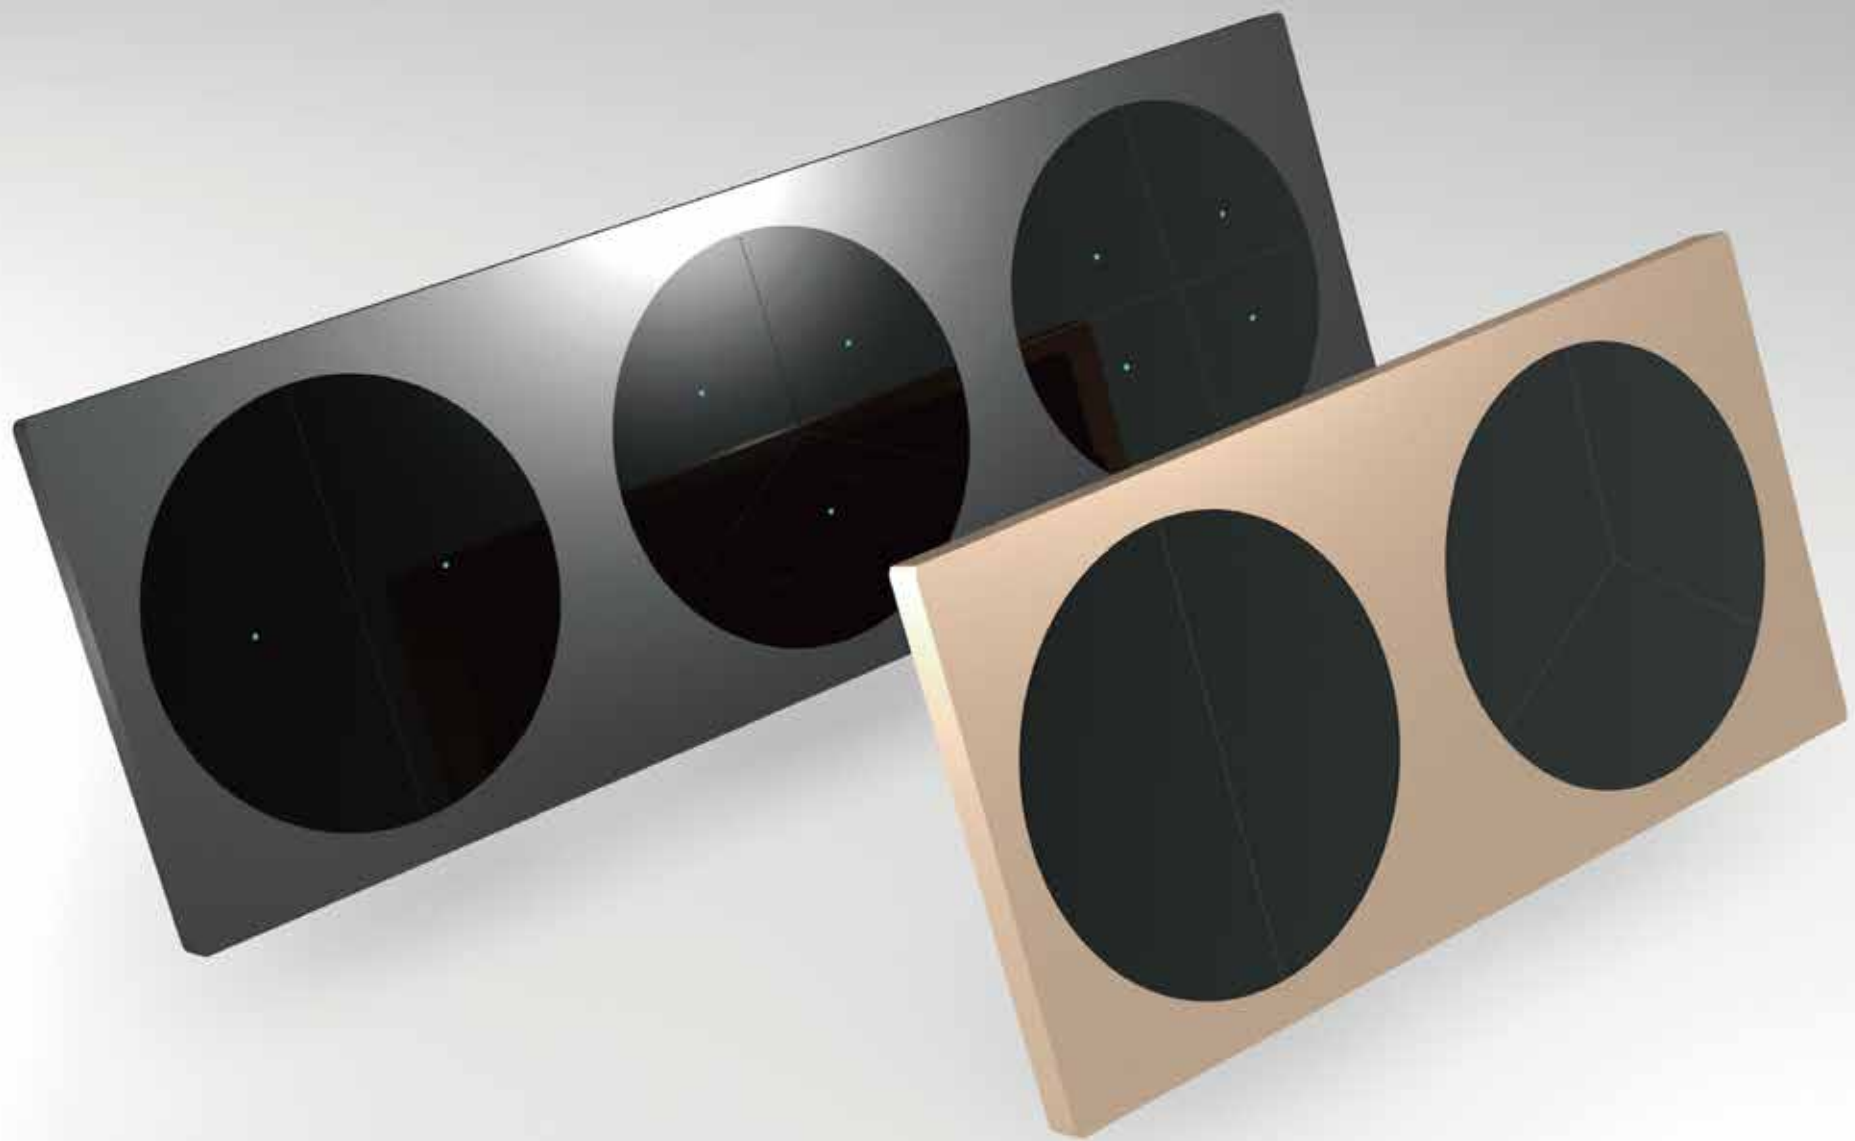

Automatic overload protection, using low power ZigBee technology

Model: WG-E101

Model: WG-E102

Model: WG-E103

Zhi Zhen Smart Connection Switch

Row design

Seamless integration

Perfect embedding