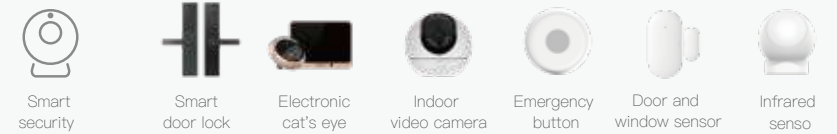

Wisdom restaurant

Three meals for a family
An atmospheric dining environment

Different lighting patterns create different dining atmosphere, with elegant music restaurant ritual sense more romantic than you.

Eating patterns

Custom lighting atmosphere, color temperature dimming cold and warm reasonable collocation, so that the color of dishes more colorful, let you have more appetite.

Romantic mode

Open the romantic mode, the light gradually changes to the appropriate brightness, adjust the comfortable vision with soothing background music, and create a romantic candlelight dinner.

Smart Suits