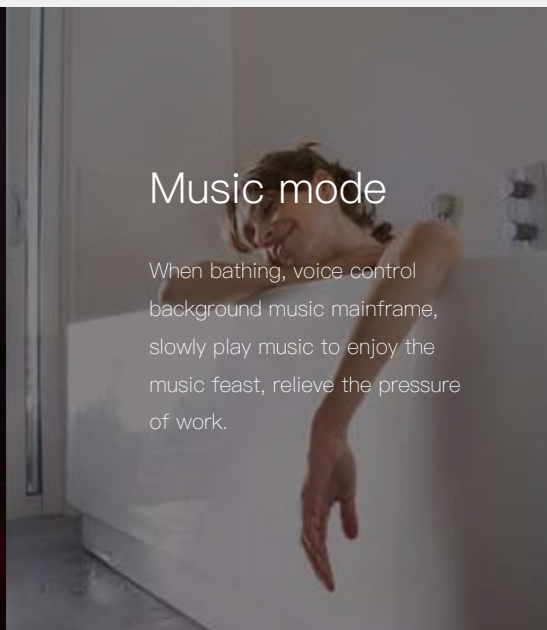

Wisdom of the bathroom

Health management, voice interaction

Comfortable sleep atmosphere, in the light music gradually fall asleep, promote efficient sleep. When the curtains are opened in the morning, natural light slowly pours into the room, starting a wonderful day.

Health management

Go to the smart mirror when you wash, analyze your health data, and get rid of illness by improving your diet and exercise.

Music mode

When bathing, voice control background music mainframe, slowly play music to enjoy the music feast, relieve the pressure of work.