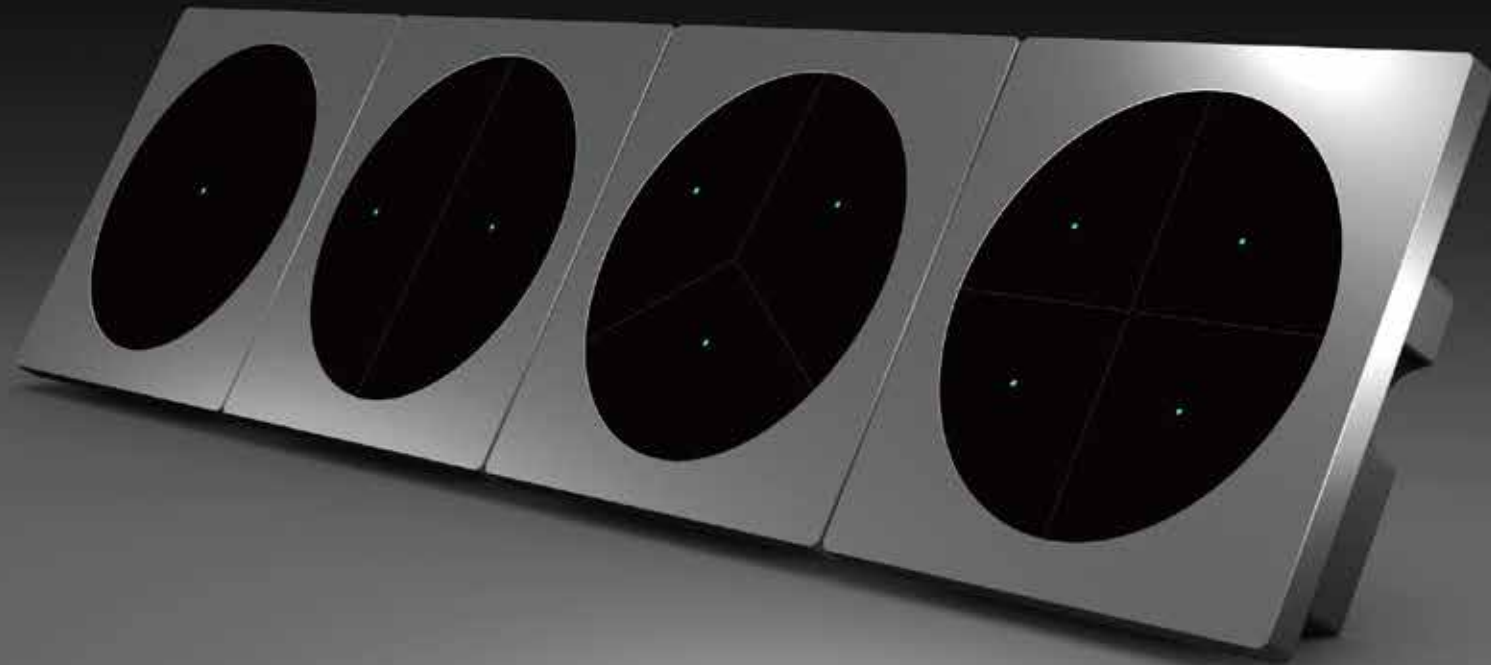

Zhi Zhen Smart Switch

Metal and glass panels

Luxurious texture

3 colors, 1-4 bits optional