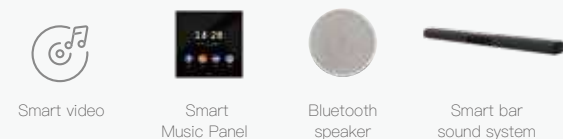

Health management

Go to the smart mirror when you wash, analyze your health data, and get rid of illness by improving your diet and exercise.

Music mode

When bathing, voice control background music mainframe, slowly play music to enjoy the music feast, relieve the pressure of work.

Smart Suits

Wisdom of the balcony

Sensing climate and air conditions
Automatically open and close curtains in real time

Open Windows in the morning, natural ventilation circulation, keep the indoor air fresh; Close Windows in rainy days, intelligent guard, no need to worry about rain into the window outside: real-time monitoring of window safety, to avoid accidents. A variety of control modes, easy to automatically open and close the curtain, fast and convenient, time and labor saving, go out without worries.