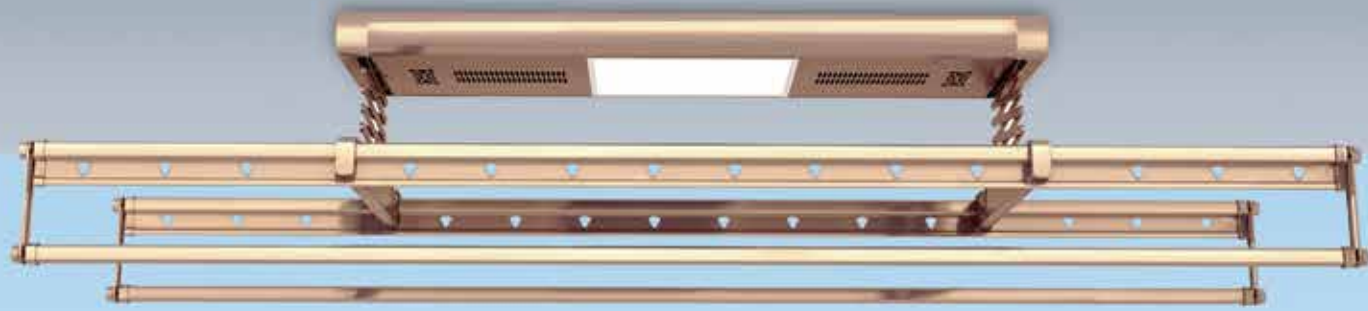

Smart Suits

Wisdom of the balcony

Sensing climate and air conditions
Automatically open and close curtains in real time

Open Windows in the morning, natural ventilation circulation, keep the indoor air fresh; Close Windows in rainy days, intelligent guard, no need to worry about rain into the window outside: real-time monitoring of window safety, to avoid accidents. A variety of control modes, easy to automatically open and close the curtain, fast and convenient, time and labor saving, go out without worries.