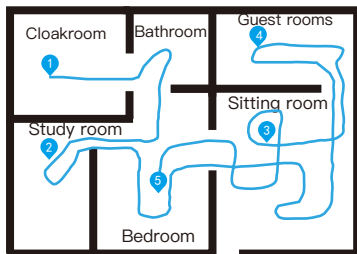

Millimeter wave detection trajectory

Human body moving or stationary can be detected
It can detect the presence, distance and size of animals
High sensitivity and quick response
Can record the track, can replace the camera