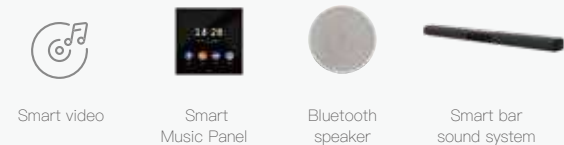

Wisdom restaurant

Three meals for a family
An atmospheric dining environment

Different lighting patterns create different dining atmosphere, with elegant music restaurant ritual sense more romantic than you.

Eating patterns

Custom lighting atmosphere, color temperature dimming cold and warm reasonable collocation, so that the color of dishes more colorful, let you have more appetite.

Romantic mode

Open the romantic mode, the light gradually changes to the appropriate brightness, adjust the comfortable vision with soothing background music, and create a romantic candlelight dinner.

Smart Suits